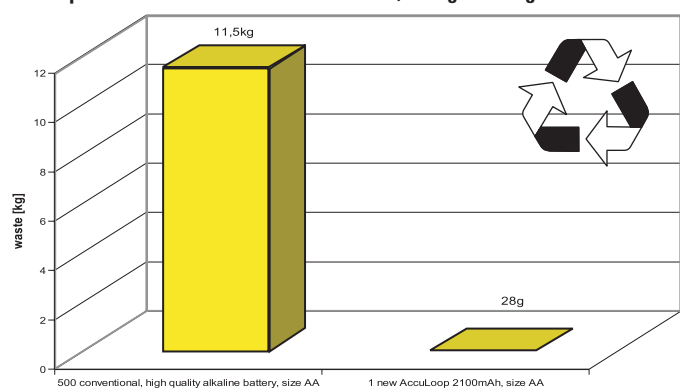

Protect the environment: one AccuLoop ready-to-use battery can easily replace 500 conventional alkaline batteries, saving over 11kg waste

Contact:

ACCUPOWER GERMANY

www.accupower.de

ACCUPOWER AUSTRIA

www.accupower.at

ACCUPOWER USA

www.accupower-usa.com

ACCUPOWER HONG KONG

www.accupower.hk

AccuPower Products:

Chargers

AccuManager-Serie
www.accumanager.com

Accus

DigitalPower-Serie
www.accupower.de

Flashlights

LED-Fire-Serie
www.ledfire.com

AccuLoop

AccuLoop-Serie
www.acculoop.de